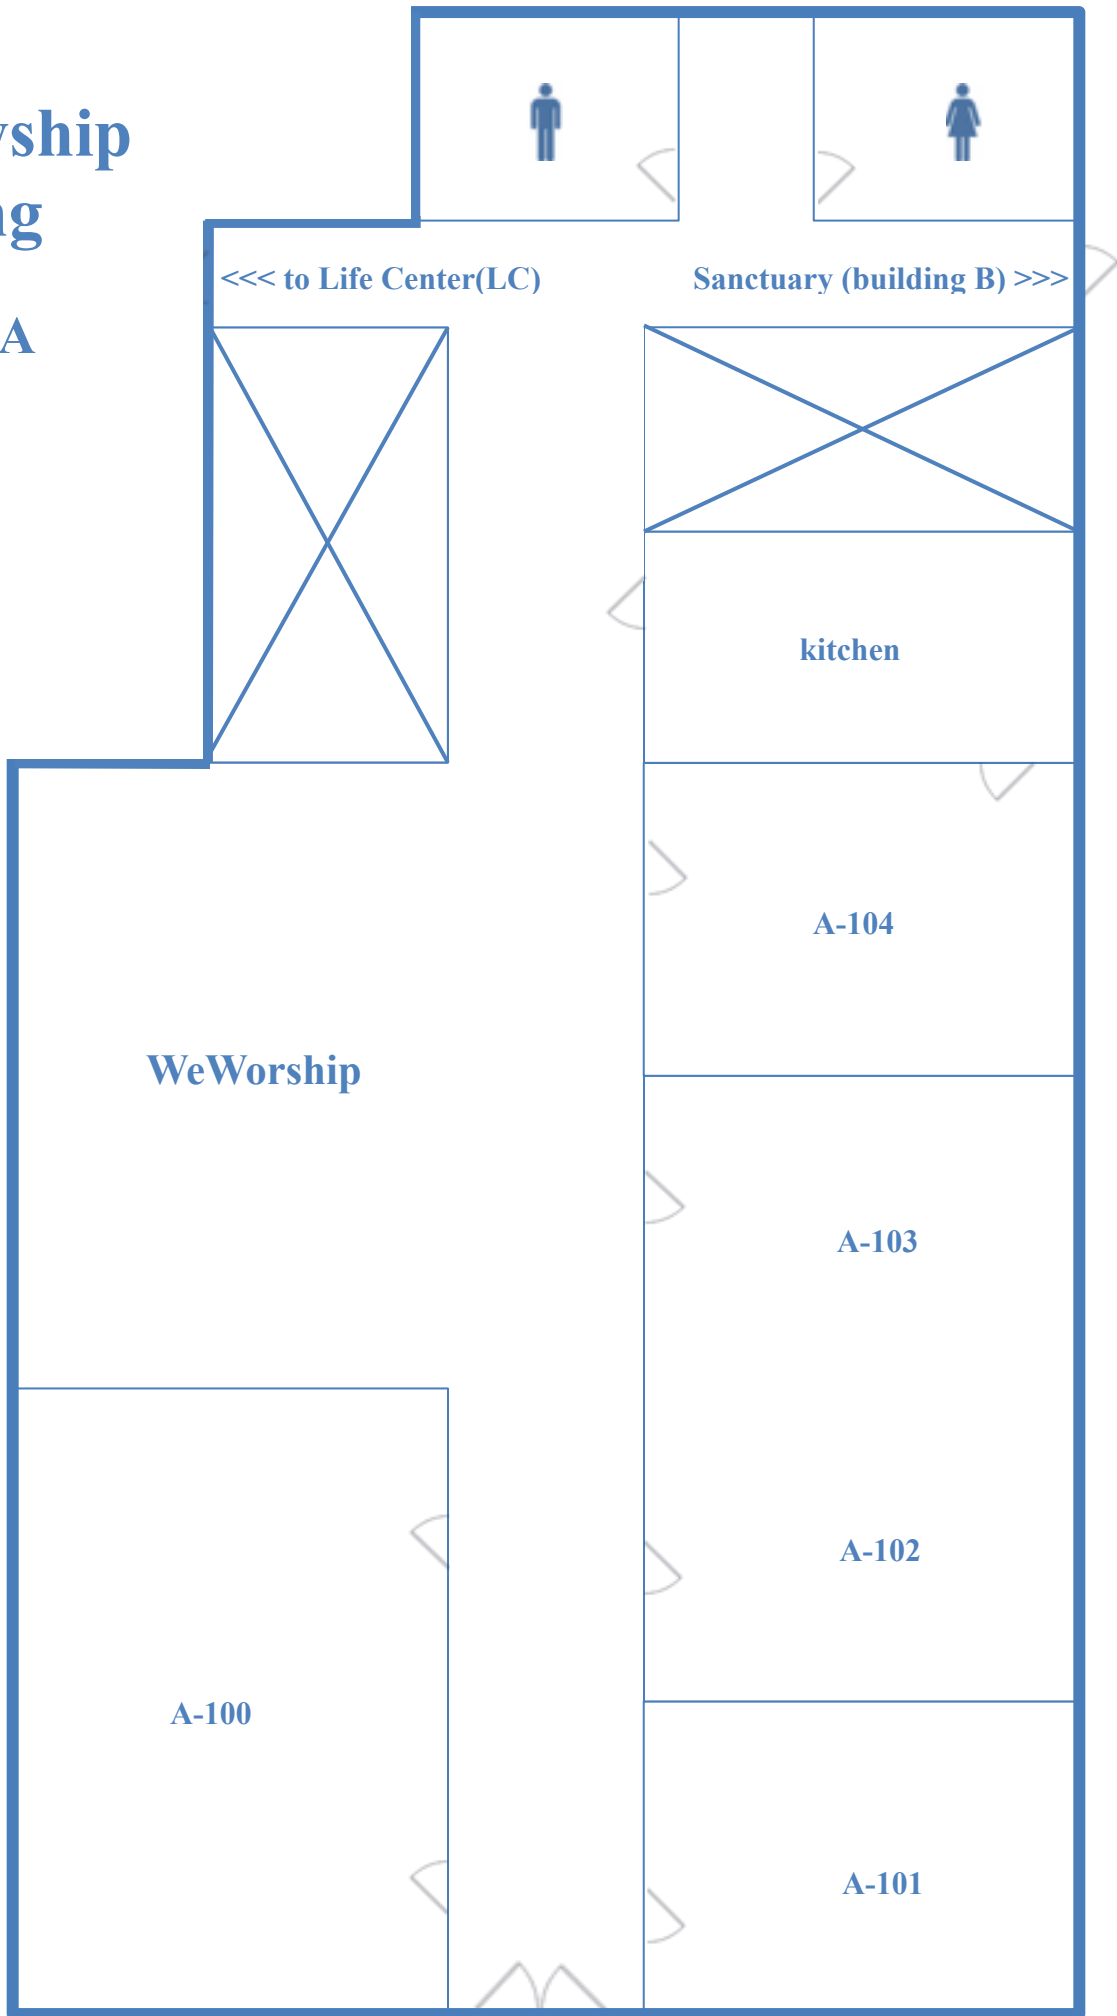

BSF/Services & Locations

8:30

Singles:

Single Again (A-101)

Adult:

CO-ED 1 - up to 65 yrs (A-102/103)

Ladies 1 - up to 70 yrs (C-106)

Senior Adult:

Service Times & Locations

9:45a Traditional (Building B)

11:00a Blended (Building B)

Contemporary (LC)

We Worship 1st- 5th (Building A)

Fellowship Building

Building A

Life Center